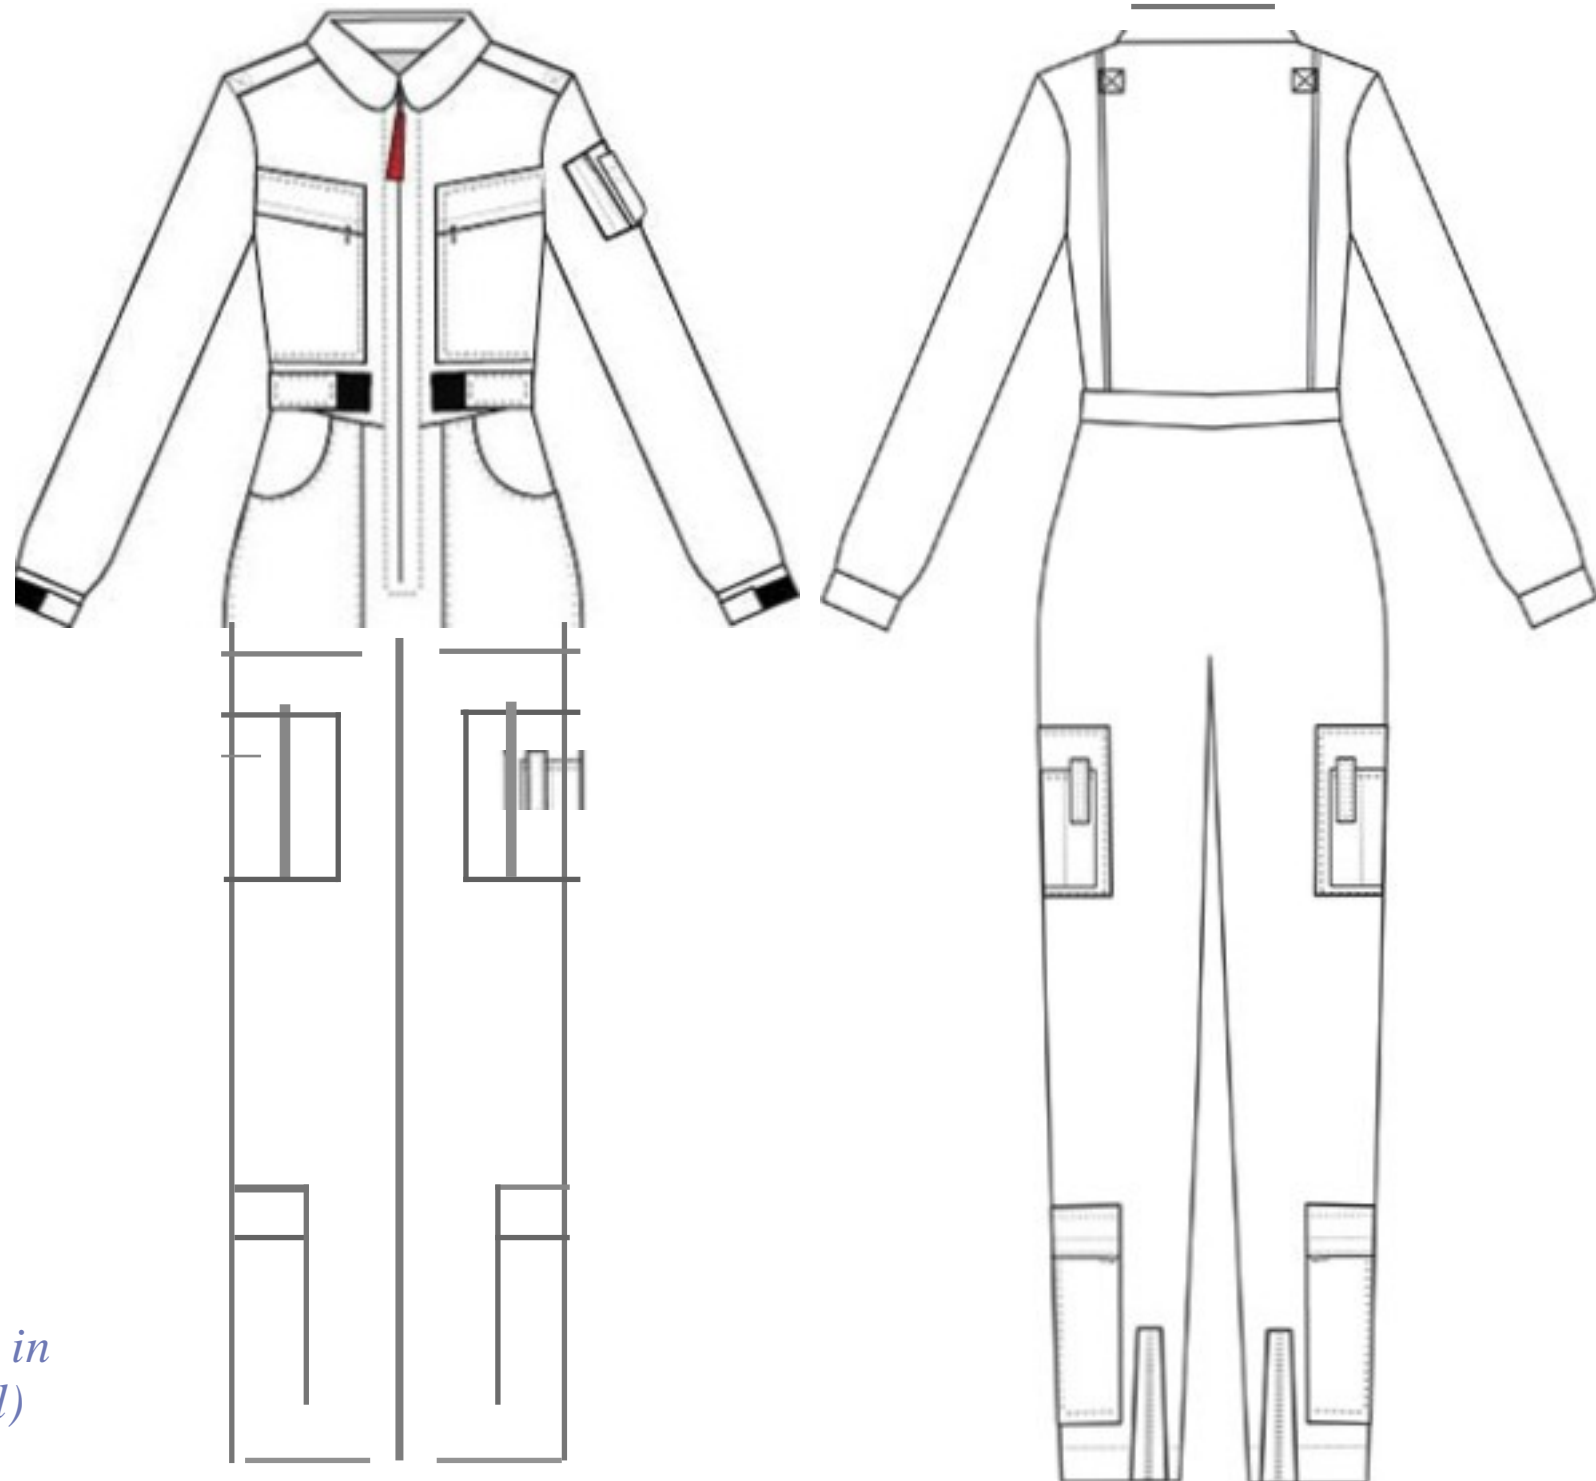

Suits Usa, Inc.'s Standard EMS Suit

Price Includes:

Rounded Collar

Epaulets

Zippered Chest Pockets

Velcro Cuffs

2 inch belt with velcro

Front Hands Pockets

One left sleeve pocket

Right thigh pocket

Left thigh Pocket

Right calf pocket

Left Calf pocket

Back zippered ankles

Everything pictured is included in the price. (ladies suit pictured)